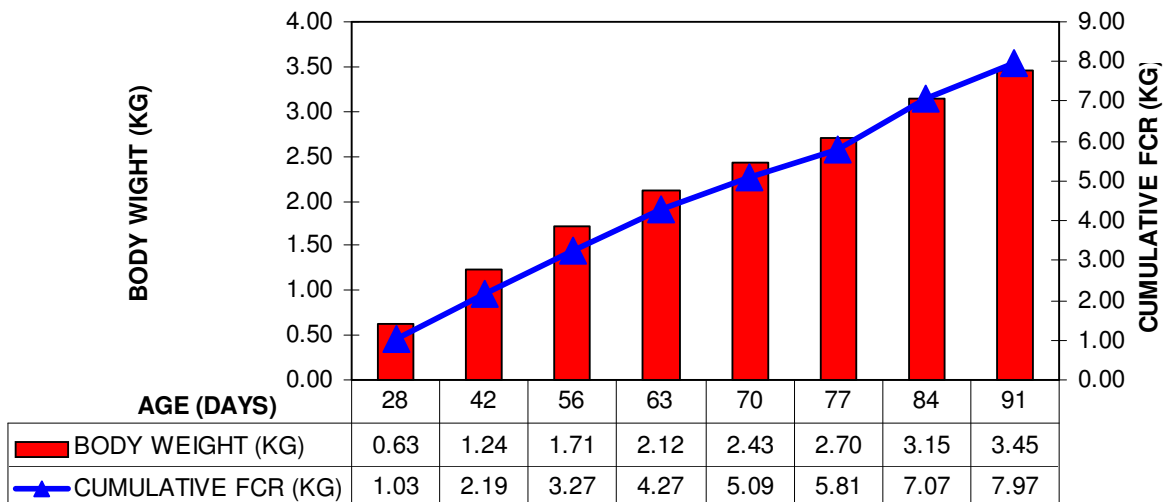

## SA731 'WHITE FARM RANGER'

The White Farm Ranger is a bird similar to our SA431. It is white feathered with yellow flesh and shanks, again with increased maize diet the yellow in the flesh is enhanced. The SA731 can expect to be a weight of 3.6kgs\* at 91 days, the bird can however be taken over this period with some clients reporting weights of 4.5kg (10lbs)\* for females and 5.4kg (12 lbs)\* for males by 105 days. This bird is an ideal 'Christmas' style chicken that can be fully enjoyed every week of the year.

**BODY WEIGHT AND CUMULATIVE FCR FOR SA731\***

\* These results are indicative performance subject to seasonal effects and local rearing conditions

**39 WINDSOR DRIVE, WISBECH, CAMBRIDGESHIRE PE13 3HJ**